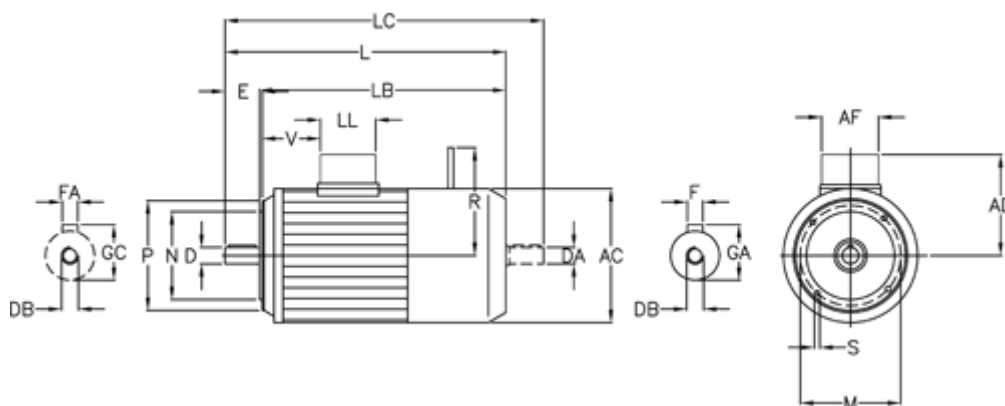

# Data Sheet

Article number: 25012415406175

Description: Bonfiglioli brake motor BE63A-4-FA1.75 0.12KW  
1400 rpm 3x230/400v 50HZ IE2 AC brake IP55 1.75 B14 stainless steel

## Measures

A/F = 74	EA = 11	LL = 80
AC = 121	F = 4	M = 75
AD = 95	FA = 4	N = 60
D = 11	GA = 12.5	P = 90
DA = M4	GC = 12.5	R = 116
DB = M4	L = 272	S = M5
DB1 = M4	LB = 249	T = 2.5
E = 23	LC = 119	V = 26